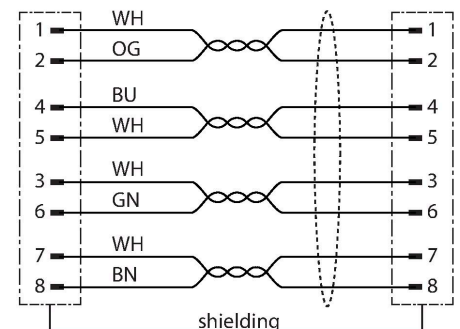

Circuit Diagram