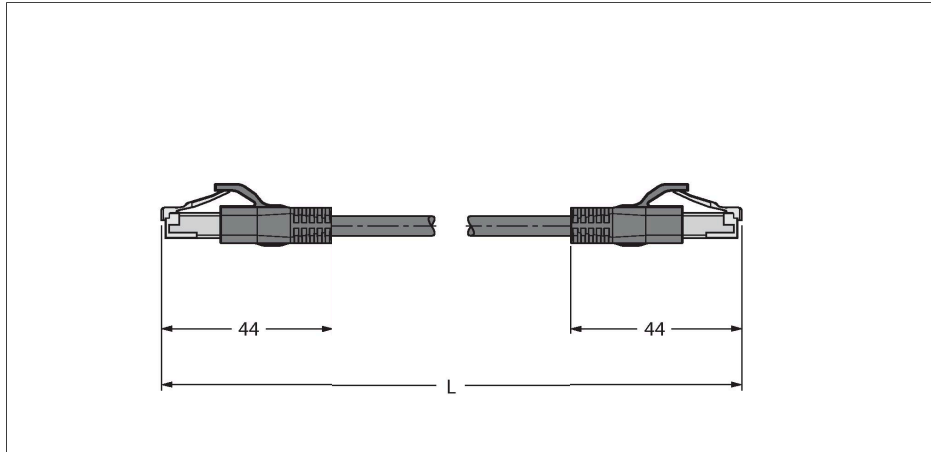

### Features

- RJ45 male connector, straight, 8-pin
- RJ45 male connector, straight, 8-pin
- Ethernet cable: 8-pin, AWG 26, CAT 6A
- Jacket material: PUR
- Jacket color: green
- Jacket diameter: 6.7 mm
- Paired and shielded
- Oil resistant acc. to DIN EN 60811-404 (7 × 24 h/90 °C)
- UV resistant
- Flame retardant acc. to IEC 60332-2
- Approval: cULus
- RoHS compliant (2011/65/EC)
- Cable length: 0.2 m

### Technical data

Type	RJ45S-RJ45S-8814-0.2M
ID	100001272
Connector A	Male, RJ45, Straight
Number of Pins	8
Contacts	Metal, CuZn, Gold-plated
Contact carriers	Plastic, PC
Connector body	Plastic, TPU, Black
Mechanical lifespan	> 100 Mating cycles
Pollution degree	3/2
Protection class	IP20
Connector B	Male, RJ45, Straight
Number of pins	8
Contacts	Metal, CuZn, Gold-plated
Contact carriers	Plastic, PC
Connector body	Plastic, TPU, UL 94
Mechanical life	> 100 Mating cycles
Pollution degree	3/2
Protection class	IP20
Cable	
Network protocol	Ethernet
Cable diameter	Ø 6.7 mm ±0.30
Cable length	0.2 m
Cable jacket	PUR, Green
Shielding	yes
Core insulation	PE
Core cross-section	8 x 0.14 mm <sup>2</sup>
Arrangement of strands	0.16 mm