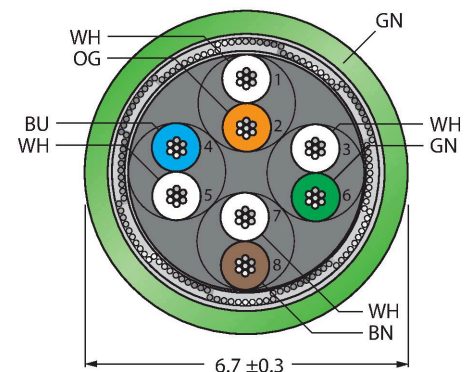

### Features

- RJ45 male connector, straight, 8-pin
- RJ45 male connector, straight, 8-pin
- Ethernet cable: 8-pin, AWG 26, CAT 6A
- Jacket material: PUR
- Jacket color: green
- Jacket diameter: 6.7 mm
- Paired and shielded
- Oil resistant acc. to DIN EN 60811-404 (7 × 24 h/90 °C)
- UV resistant
- Flame retardant acc. to IEC 60332-2
- Approval: cULus
- RoHS compliant (2011/65/EC)
- Cable length: 0.2 m

### Technical data

Type	RJ45S-RJ45S-8814-0.2M
ID	100001272
Connector A	Male, RJ45, Straight
Number of Pins	8
Contacts	Metal, CuZn, Gold-plated
Contact carriers	Plastic, PC
Connector body	Plastic, TPU, Black
Mechanical lifespan	> 100 Mating cycles
Pollution degree	3/2
Protection class	IP20
Connector B	Male, RJ45, Straight
Number of pins	8
Contacts	Metal, CuZn, Gold-plated
Contact carriers	Plastic, PC
Connector body	Plastic, TPU, UL 94
Mechanical life	> 100 Mating cycles
Pollution degree	3/2
Protection class	IP20
Cable	
Network protocol	Ethernet
Cable diameter	Ø 6.7 mm ±0.30
Cable length	0.2 m
Cable jacket	PUR, Green
Shielding	yes
Core insulation	PE
Core cross-section	8 x 0.14 mm <sup>2</sup>
Arrangement of strands	0.16 mm

### Cable Cross-Section

### Circuit Diagram