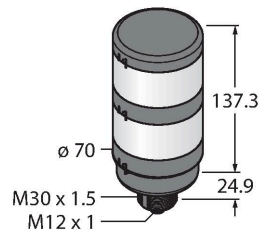

TL70GRQ

LED Indicator – Modular Signal Tower

Preassembled

Features

- Plastic housing, black
- EMI and RFI immune
- Protection class IP65
- M12 × 1 male connector
- Colors: Green (COL 1), Red (COL 2)
- Switchable between permanent and flashing function
- Operating voltage: 12...30 VDC
- Inputs: PNP/NPN
- Configuration via DIP switch

Functional principle

The rugged multifunction tower lights are available in many variations and are easily mounted. Each tower can be assembled of up to five color segments and, optionally, a beeper. All segments are configurable via DIP switches.

Technical data

Type	TL70GRQ
ID	3092335
Signal and display data	
Purpose	LED indicator light
Function	Tower light
Light type	Green Red
Aperture angle degree	360 °
LED service life (L70)	50000 h
Dimmable	No
Features of color 1	Green, Can be set via DIP switches, 92 lm
Features of color 2	Red, Can be set via DIP switches, 40 lm
Electrical data	
Operating voltage	12...30 VDC
Max. current consumption per color	420 mA
Input type	Bipolar (PNP/NPN)
Response time typical	< 180 ms
Mechanical data	
Cascadable	No
Design	Smooth barrel, TL70
Dimensions	Ø 70 x 161.3 mm
Housing material	Plastic, PC, Black
Window material	Polycarbonate, diffuse
Electrical connection	Connector, M12 × 1, PVC
Number of cores	5

Technical data

Ambient temperature	-40...+50 °C
Relative humidity	0...95 %
Protection class	IP65
Tests/approvals	
Approvals	CE, UL listed

Accessories

Dimension drawing	Type	ID	
	RKC4.5T-2/TEL	6625016	Connection cable, M12 female connector, straight, 5-pin, cable length: 2 m, jacket material: PVC, black; cULus approval
	WKC4.5T-2/TEL	6625028	Connection cable, M12 female connector, angled, 5-pin, cable length: 2 m, jacket material: PVC, black; cULus approval