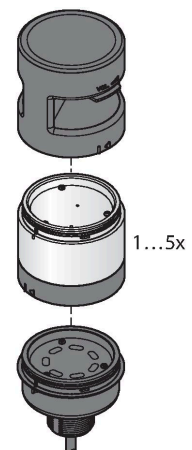

TL70GRQ

LED Indicator – Modular Signal Tower

Preassembled

Features

- Plastic housing, black
- EMI and RFI immune
- Protection class IP65
- M12 × 1 male connector
- Colors: Green (COL 1), Red (COL 2)
- Switchable between permanent and flashing function
- Operating voltage: 12...30 VDC
- Inputs: PNP/NPN
- Configuration via DIP switch

Functional principle

The rugged multifunction tower lights are available in many variations and are easily mounted. Each tower can be assembled of up to five color segments and, optionally, a beeper. All segments are configurable via DIP switches.

Technical data

Type	TL70GRQ
ID	3092335
Signal and display data	
Purpose	LED indicator light
Function	Tower light
Light type	Green Red
Aperture angle degree	360 °
LED service life (L70)	50000 h
Dimmable	No
Features of color 1	Green, Can be set via DIP switches, 92 lm
Features of color 2	Red, Can be set via DIP switches, 40 lm
Electrical data	
Operating voltage	12...30 VDC
Max. current consumption per color	420 mA
Input type	Bipolar (PNP/NPN)
Response time typical	< 180 ms
Mechanical data	
Cascadable	No
Design	Smooth barrel, TL70
Dimensions	Ø 70 x 161.3 mm
Housing material	Plastic, PC, Black
Window material	Polycarbonate, diffuse
Electrical connection	Connector, M12 × 1, PVC
Number of cores	5

Technical data

Ambient temperature	-40...+50 °C
Relative humidity	0...95 %
Protection class	IP65
Tests/approvals	
Approvals	CE, UL listed

Accessories

Dimension drawing	Type	ID	
	RKC4.5T-2/TEL	6625016	Connection cable, M12 female connector, straight, 5-pin, cable length: 2 m, jacket material: PVC, black; cULus approval
	WKC4.5T-2/TEL	6625028	Connection cable, M12 female connector, angled, 5-pin, cable length: 2 m, jacket material: PVC, black; cULus approval