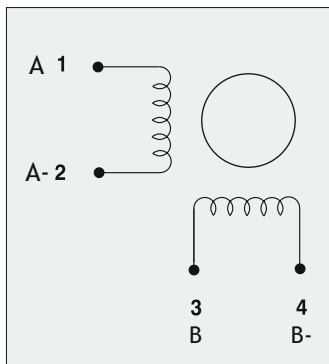

RH 1S3H-OXXO

Dimensions (Unit:mm)

ENCODER OPTIONS:	RH 1S3H-04D0	RH 1S3H-04E0	RH 1S3H-0HE0
RESOLUTION	400 cpr	400 cpr	4000 cpr
INDEX	No	Yes	Yes
CURRENT CONSUMPTION (mA)	50	50	85
HIGH LEVEL OUTPUT (Volt)	5 (TIP) - 4.75 (MIN) (I _{max} =25mA)	3.4 (TIP) - 2.4 (MIN) (I _{max} =20mA)	3.4 (TIP) - 2.4 (MIN) (I _{max} =20mA)
LOW LEVEL OUTPUT (Volt)	0.25 (TIP) - 0.6 (MAX) (I _{max} =25mA)	0.2 (TIP) - 0.4 (MAX) (I _{max} =20mA)	0.2 (TIP) - 0.4 (MAX) (I _{max} =20mA)
OUTPUT SIGNAL	Differential	Differential	Differential
MAXIMUM FREQUENCY (KHz)	100	100	720
POWER SUPPLY VOLTAGE (Volt)	5 V _{dc} ± 10%	5 V _{dc} ± 10%	5 V _{dc} ± 10%

FEATURES		RH 1S3H
MODEL		RH 1S3H
BASIC STEP ANGLE		1.8 ± 0.09°
BIPOLAR CURRENT (Amp)		2.3
UNIPOLAR CURRENT (Amp)		
RESISTANCE (Ohm)		1.2
INDUCTANCE (mH)		3.0
BIPOLAR HOLDING TORQUE (Ncm)		80
UNIPOLAR HOLDING TORQUE (Ncm)		
ROTOR INERTIA (Kgm ² x 10 ⁻⁷)		94
THEORETICAL ACCELERATION (rad x sec. ⁻²)		85100
BACK E.M.F. (V/Krpm)		34.7
MASS (Kg)		0.51
PROTECTION DEGREE		IP40
LEADS CODE		V

RTA MOTOR CABLE COLORS

DESCRIPTION	COLOR
CHANNEL A	GREEN
CHANNEL A-	WHITE
CHANNEL B	YELLOW
CHANNEL B-	BROWN

ENCODER PIN-OUT

DESCRIPTION	04D0 PINS	04E0/OHE0 PINS	R.T.A. CABLE LEADS COLOR
CHANNEL A+	6	6	GREEN
CHANNEL A-	5	5	PURPLE
CHANNEL B+	8	8	BLUE
CHANNEL B-	7	7	BROWN
+ DC (5V)	2	2	RED
GROUND	3	3	BLACK
INDEX+	/	10	ORANGE
INDEX-	/	9	WHITE