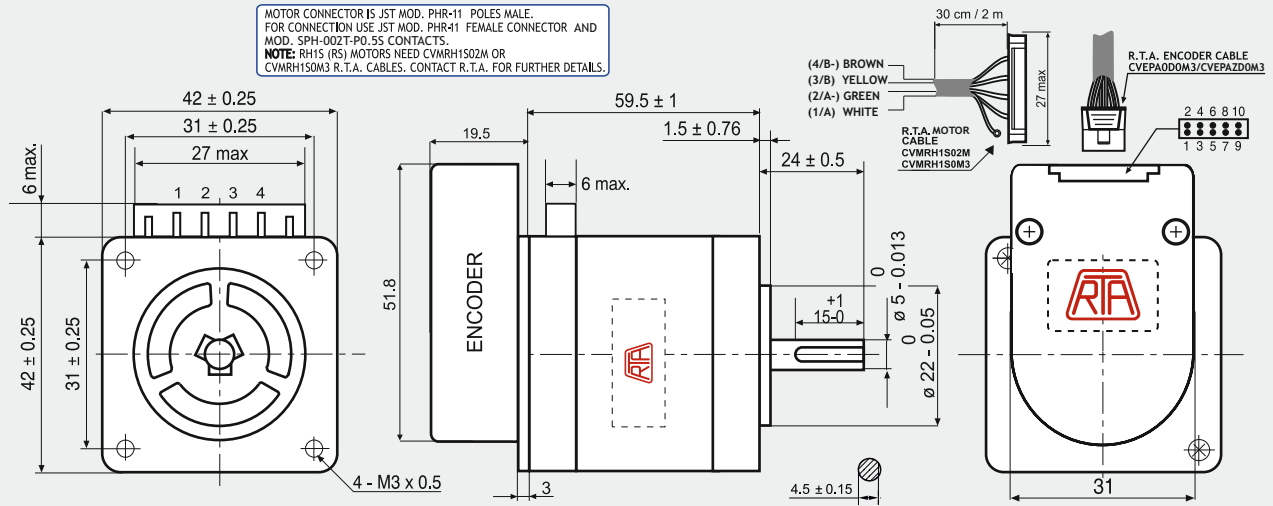

RH 1S3H-OXXO

Dimensions (Unit:mm)

ENCODER OPTIONS:	RH 1S3H-04D0	RH 1S3H-04E0	RH 1S3H-0HE0
RESOLUTION	400 cpr	400 cpr	4000 cpr
INDEX	No	Yes	Yes
CURRENT CONSUMPTION (mA)	50	50	85
HIGH LEVEL OUTPUT (Volt)	5 (TIP) - 4.75 (MIN) (I _{max} =25mA)	3.4 (TIP) - 2.4 (MIN) (I _{max} =20mA)	3.4 (TIP) - 2.4 (MIN) (I _{max} =20mA)
LOW LEVEL OUTPUT (Volt)	0.25 (TIP) - 0.6 (MAX) (I _{max} =25mA)	0.2 (TIP) - 0.4 (MAX) (I _{max} =20mA)	0.2 (TIP) - 0.4 (MAX) (I _{max} =20mA)
OUTPUT SIGNAL	Differential	Differential	Differential
MAXIMUM FREQUENCY (KHz)	100	100	720
POWER SUPPLY VOLTAGE (Volt)	5 V _{dc} ± 10%	5 V _{dc} ± 10%	5 V _{dc} ± 10%

FEATURES		RH 1S3H
MODEL		RH 1S3H
BASIC STEP ANGLE		1.8 ± 0.09°
BIPOLAR CURRENT (Amp)		2.3
UNIPOLAR CURRENT (Amp)		
RESISTANCE (Ohm)		1.2
INDUCTANCE (mH)		3.0
BIPOLAR HOLDING TORQUE (Ncm)		80
UNIPOLAR HOLDING TORQUE (Ncm)		
ROTOR INERTIA (Kgm ² x 10 ⁻⁷)		94
THEORETICAL ACCELERATION (rad x sec. ⁻²)		85100
BACK E.M.F. (V/Krpm)		34.7
MASS (Kg)		0.51
PROTECTION DEGREE		IP40
LEADS CODE		V

RTA MOTOR CABLE COLORS

DESCRIPTION	COLOR
CHANNEL A	GREEN
CHANNEL A-	WHITE
CHANNEL B	YELLOW
CHANNEL B-	BROWN

ENCODER PIN-OUT

DESCRIPTION	04D0 PINS	04E0/OHE0 PINS	R.T.A. CABLE LEADS COLOR
CHANNEL A+	6	6	GREEN
CHANNEL A-	5	5	PURPLE
CHANNEL B+	8	8	BLUE
CHANNEL B-	7	7	BROWN
+ DC (5V)	2	2	RED
GROUND	3	3	BLACK
INDEX+	/	10	ORANGE
INDEX-	/	9	WHITE