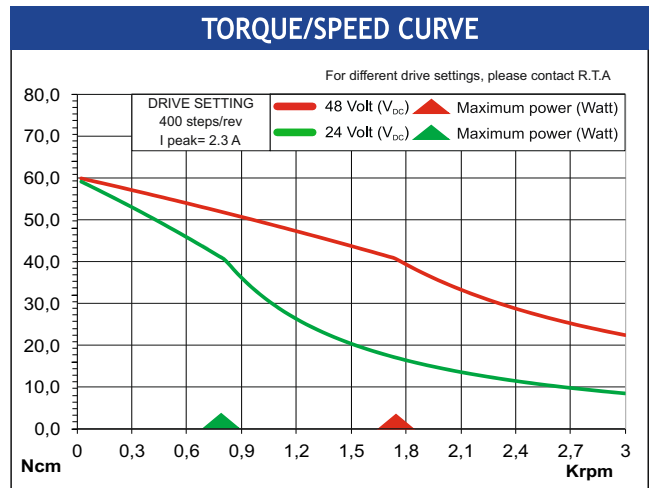

RTA MOTOR CABLE COLORS

DESCRIPTION	COLOR
CHANNEL A	GREEN
CHANNEL A-	WHITE
CHANNEL B	YELLOW
CHANNEL B-	BROWN

ENCODER PIN-OUT

DESCRIPTION	04D0 PINS	04E0/OHE0 PINS	R.T.A. CABLE LEADS COLOR
CHANNEL A+	6	6	GREEN
CHANNEL A-	5	5	PURPLE
CHANNEL B+	8	8	BLUE
CHANNEL B-	7	7	BROWN
+ DC (5V)	2	2	RED
GROUND	3	3	BLACK
INDEX+	/	10	ORANGE
INDEX-	/	9	WHITE

R.T.A. CABLE (30 cm) CVEPA0D0M3 CVEPAZD0M3

Suggested R.T.A. drive series: BSD, CSD, FLEX-DRIVE

R.T.A. s.r.l.
Via E. Mattei - Fraz- Divisa
27020 Marcignago (PV) (Italy)
T +39.0382.929.855
F +39.0382.929.150
www.rta.it

R.T.A. Deutschland GmbH
Bublitzter Strasse 34, 40599
Duesseldorf (Germany)
T +49.211.749.668.60
F +49.211.749.668.66
www.rta-deutschland.de

R.T.A. IBERICA
C/Generalitat 22, Local 1
08850 Gava - Barcelona (Spain)
T +34 936.388.805
F +34 936.334.595
www.rta-iberica.es

R.T.A. INDIA Pvt
Teerth Business Center 3rd Floor, Unit No. 7,
Block EL-15, MIDC Bhosari Pimpri-Chinchwad,
Pune 411026 (India)
Tel. +91 9422507445
www.rta-india.in